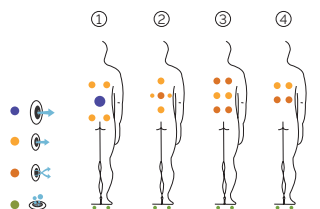

Weight: Empty 257 kg / Full 777 kg

1 colors

4 massages

EN

TECHNICAL SPECIFICATIONS

FEATURES	
Massage Jets	20
Headrests	2
Touch Panel	Standard
Ultraviolet Treatment UV	Standard
Metal structure	Standard
ABS base	Standard
Energy Saving Cover	Standard
EcoSpa	Optional
Nordic Insulation System	Optional
FINISHES	
Colour Sense	2 LED
Jets / Stainless Steel Nozzles	Standard
Without cabinet	Optional
MASSAGE PUMPS	
Water massage	1.850W / 2,5 CV
FILTRATION AND HEATING	
Recirculation pump	200 W
Water heater	3.000 W
Type of filter	Cartridge
POWER SUPPLY	
Power requirement to 230 V (LOW/AMP)	3.400 W / 14,6 A
Voltage	230 V / 400 V III