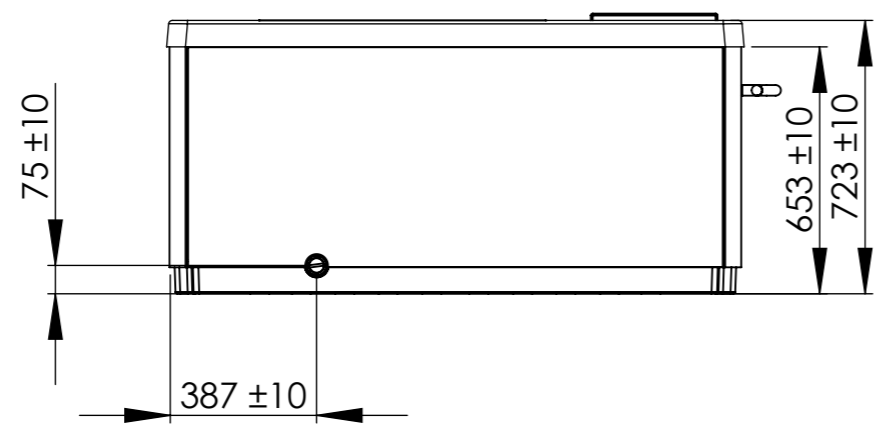

General specifications	
Spa weight (dry)	195 kg
Spa weight (filled)	715 kg

**WARNING:**  
It's essential to keep a minimum clearance access of **700mm** all around.