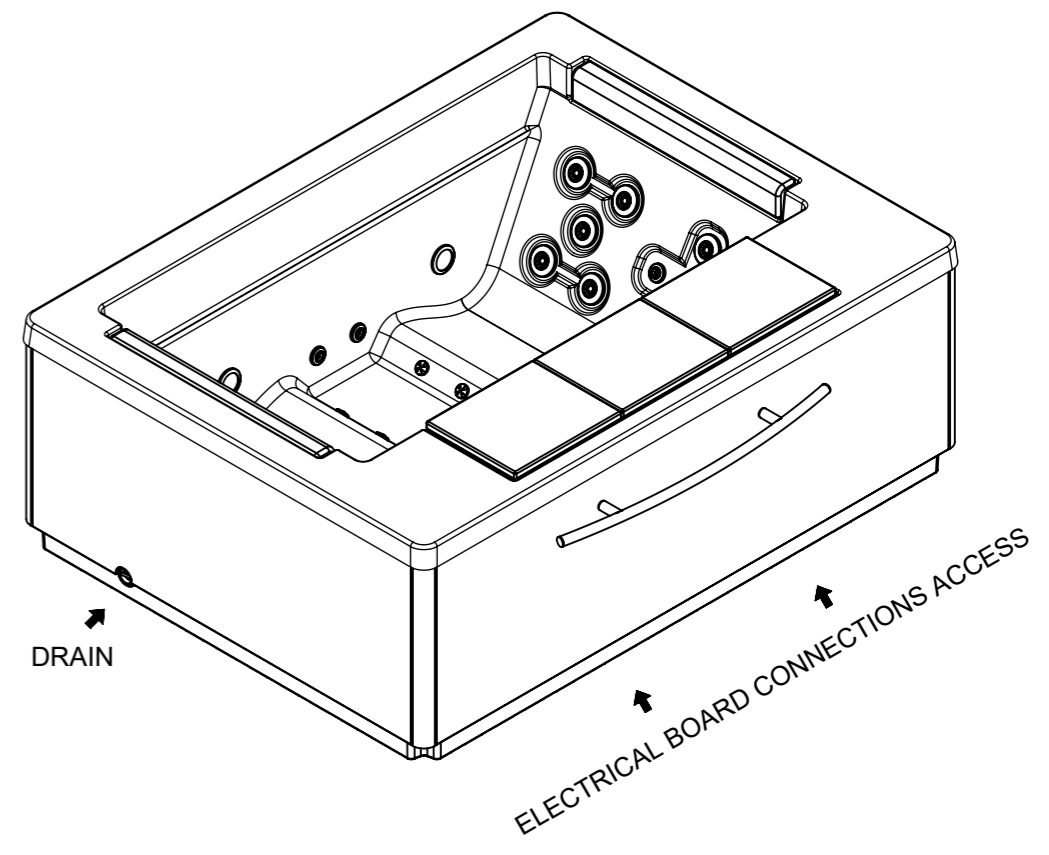

General specifications	
Spa weight (dry)	195 kg
Spa weight (filled)	715 kg

**WARNING:**  
It's essential to keep a minimum clearance access of **700mm** all around.