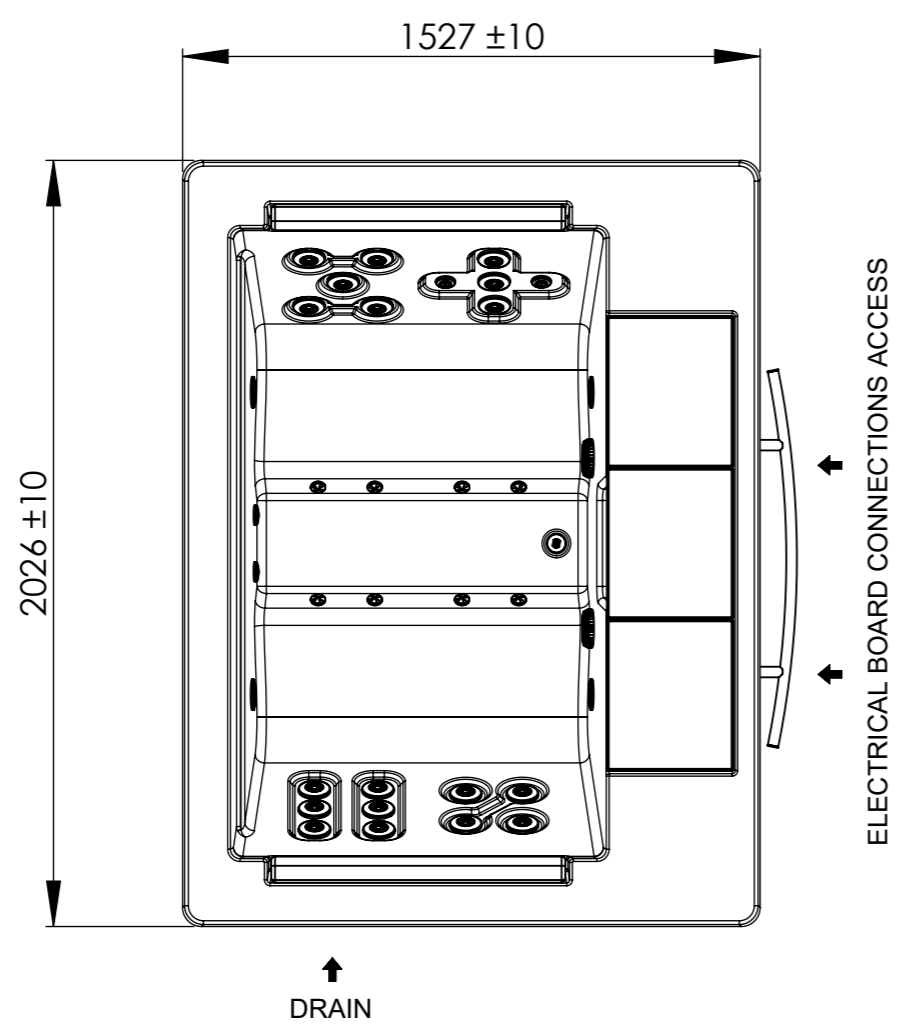

General specifications	
Spa weight (dry)	195 kg
Spa weight (filled)	715 kg

**WARNING:**  
It's essential to keep a minimum clearance access of **700mm** all around.